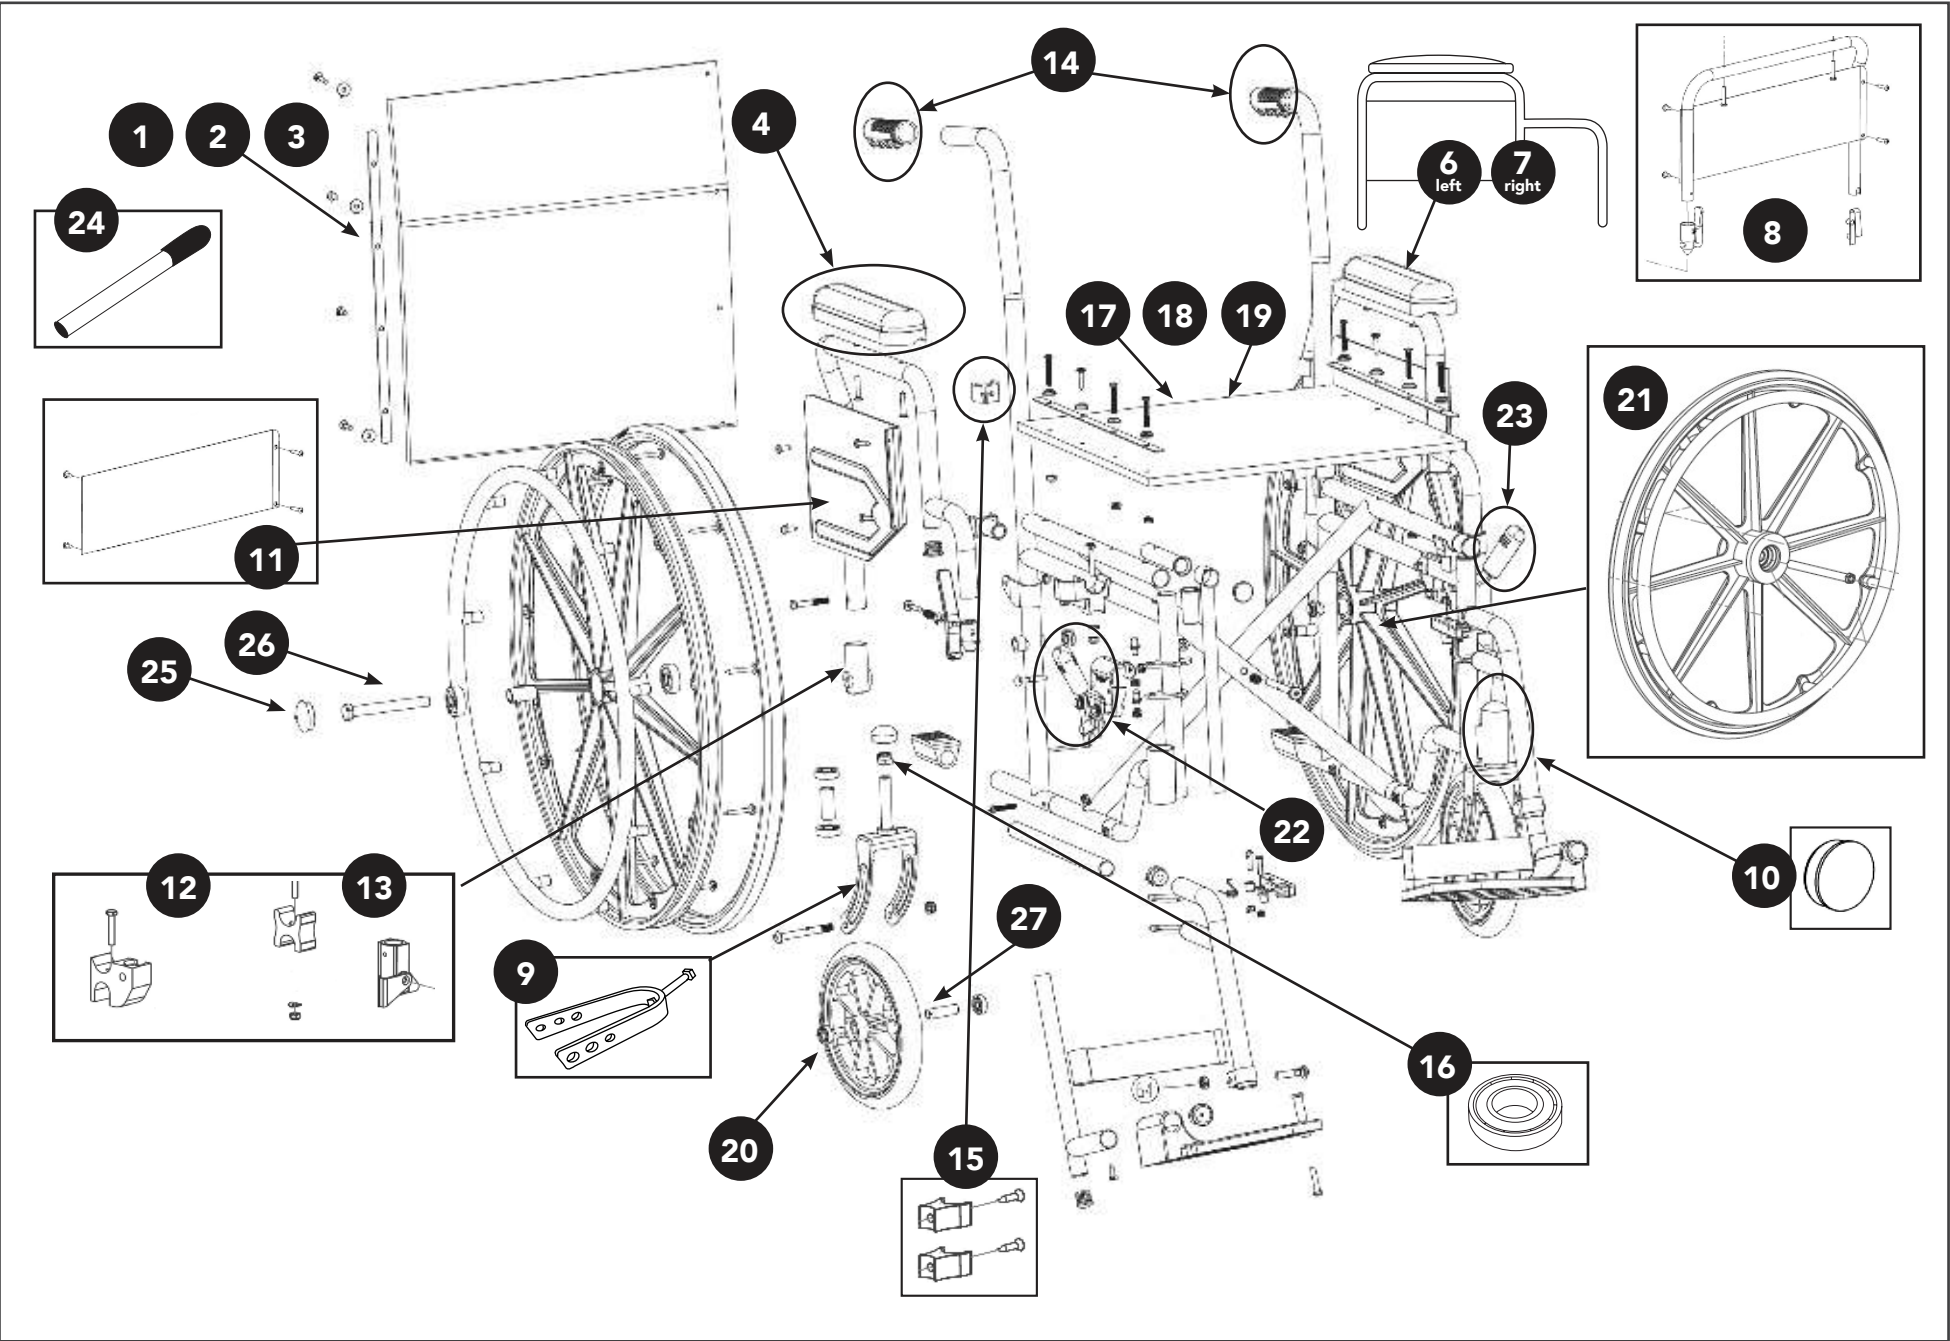

K1 WHEELCHAIR

K1 WHEELCHAIR

Fig.	Description	MH Part No.
K1 REPLACEMENT PARTS		
1	Probasics K1 Wheelchair 16" Back Upholstery w Hardware	X1WC1IM01
2	Probasics K1 Wheelchair 18" Back Upholstery w Hardware	X1WC1IM02
3	Probasics K1 Wheelchair 20" Back Upholstery w Hardware	X1WC1IM03
4	Probasics K1 Wheelchair Desk Length Armrest Pads, Pair w/Hardware (not full arm)	X1WC1IM04
5	Probasics K1 Wheelchair Full Length Armrest Pads, Pair w/Hardware (not full arm), <i>not pictured</i>	X1WC1IM05
6	Probasics K1 Wheelchair Replacement Armrest Assembly, Desk, Left	X1WC1IM06
7	Probasics K1 Wheelchair Replacement Armrest Assembly, Desk, Right	X1WC1IM07
8	Probasics K1 Wheelchair Full Length Armrest Assembly, Pair	X1WC1IM08
9	Probasics K1 Wheelchair Front Fork Assembly	X1WC1IM09
10	Probasics K1 Wheelchair Stem Dust Cap for Front Fork	X1WC1IM10
11	Probasics K1 Wheelchair Skirt Guard w/Hardware, Pair	X1WC1IM11
12	Probasics K1 Wheelchair Right Flip-Back Armrest Detach. Guides Front&Rear w/Hardware	X1WC1IM12
13	Probasics K1 Wheelchair Left Flip-Back Armrest Detach. Guides Front&Rear w/Hardware	X1WC1IM13
14	Probasics K1 Wheelchair Hand Grips, Pair	X1WC1IM14
15	Probasics K1 Wheelchair Seat Rail Guide, Pair	X1WC1IM15
16	Probasics K1 Wheelchair Fork Stem Bearings	X1WC1IM16
K1/K2 COMPATIBLE PARTS		
17	Probasics K1/K2 Wheelchair 16" Seat Upholstery w/Hardware	X1WCIM01
18	Probasics K1/K2 Wheelchair 18" Seat Upholstery w/Hardware	X1WCIM02
19	Probasics K1/K2 Wheelchair 20" Seat Upholstery w/Hardware	X1WCIM03
20	Probasics K1/K2/K4T Front Caster Wheels w/Bearings (Bearing Size - 8mm x 22mm x 9mm)	X1WCIM04
21	Probasics K1/K2 Rear Wheel w/Bearings (Bearing Size - 35mm x 11.1mm x 11mm)	X1WCIM05
22	Probasics K1/K2 Wheelchair Wheel Lock, Right	X1WCIM06
23	Probasics K1/K2 Wheelchair Wheel Lock, Left	X1WCIM07
24	Probasics K1/K2/R Wheelchair Wheel Lock Extension	X1WCIM09
25	Probasics K1/K2 K4T/R Dust Cap for Rear Wheel	X1WCIM10
26	Probasics K1/K2/R Wheelchair Rear Wheel Axle Bolt w/Nut (110MM Length 7/16" Nut)	X1WCIM11
27	Probasics K1/K2/K4T/R Caster Axle Bolt w/Nut	X1WCIM12
ACCESSORIES		
	Elevating Legrest	ELR-C
	Swing away legs	RSA-C / X1WCIM08
	Anti-tippers	X1WCIMANTI
	Seat Belt	PB3065